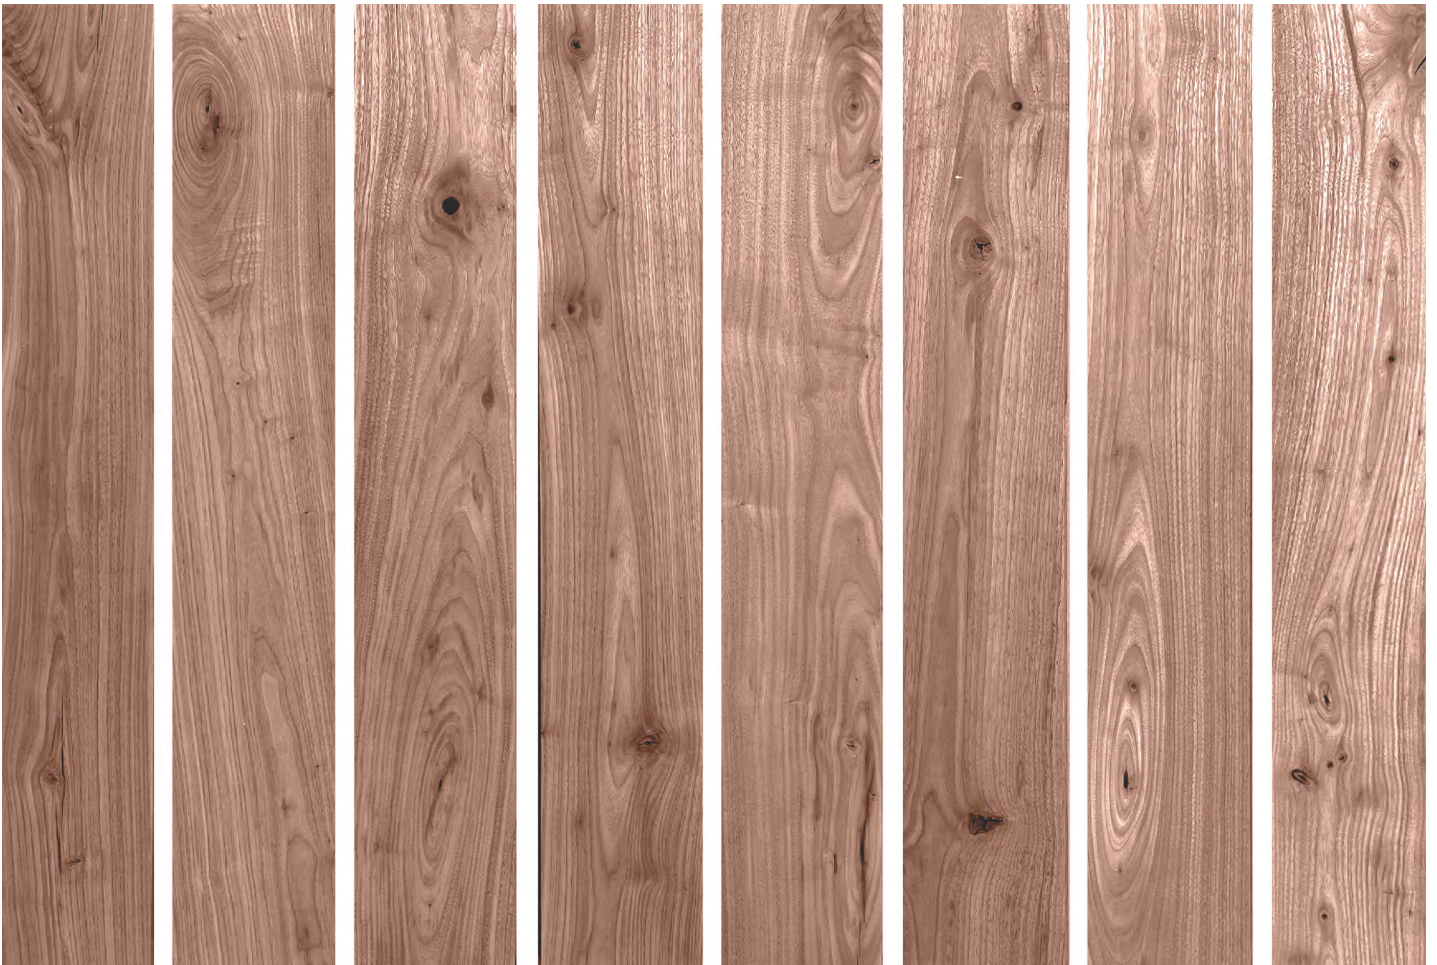

PREMIUM

Premium grade showcases vertical grain with minimal pin knots and an overall linear clear looking floor with beautiful sweeping medullary rays (flecking).

NORTHERN WHITE OAK FLOORING: PREMIUM GRADE

NATURAL

Natural grade features dynamic grain, figure and coloring. Light brown and blonde sap wood will appear along the outer edges of the board, while heart wood towards the middle of the board is a rich chocolate brown. Natural Grade will contain filled knots and handsome cracks.