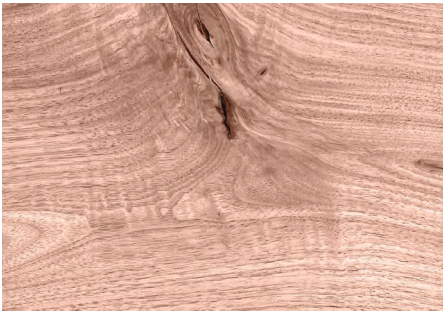

maderasurfaces.com | sales@maderasurfaces.com | 718 484 7260 | @maderasurfaces

GRADING

BLACK WALNUT STANDARD WIDTH FLOORING

PREMIUM

Premium Black Walnut features vertical grain, clean lines and an exceptional modern elegance. No knots, cracks and even color range.

PRIME

Prime grade offers a clean center cut cathedral graining with less knots, no cracks and minimal sap wood.

NATURAL

Natural grade features dynamic grain, figure and coloring. Light brown and blonde sap wood will appear along the outer edges of the board, while heart wood towards the middle of the board is a rich chocolate brown. Natural Grade will contain filled knots and handsome cracks.