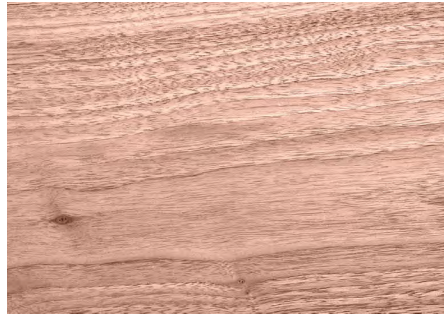

maderasurfaces.com | sales@maderasurfaces.com | 718 484 7260 | @maderasurfaces

GRADING

BLACK WALNUT STANDARD WIDTH FLOORING

PREMIUM

Premium Black Walnut features vertical grain, clean lines and an exceptional modern elegance. No knots, cracks and even color range.

PRIME

Prime grade offers a clean center cut cathedral graining with less knots, no cracks and minimal sap wood.

NATURAL

Natural grade features dynamic grain, figure and coloring. Light brown and blonde sap wood will appear along the outer edges of the board, while heart wood towards the middle of the board is a rich chocolate brown. Natural Grade will contain filled knots and handsome cracks.