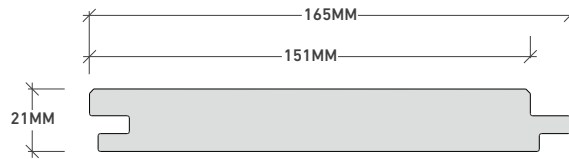

PLATO

FAÇADE

SPECIES	PROFILE	FINISH	THICK	WIDTH	LENGTH
Abechi Spruce	Plato	Invisible Shelby Grey Dusty Grey Beaver Black	21mm .82in	133 or 153mm 5.23in or 6in	2 - 5m 6.6 - 16.4ft

M A D E R A