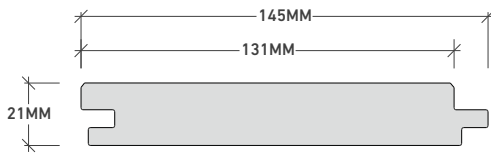

PLATO

FAÇADE

SPECIES	PROFILE	FINISH	THICK	WIDTH	LENGTH
Abechi Spruce	Plato	Invisible Shelby Grey Dusty Grey Beaver Black	21mm .82in	133 or 153mm 5.23in or 6in	2 - 5m 6.6 - 16.4ft

M A D E R A