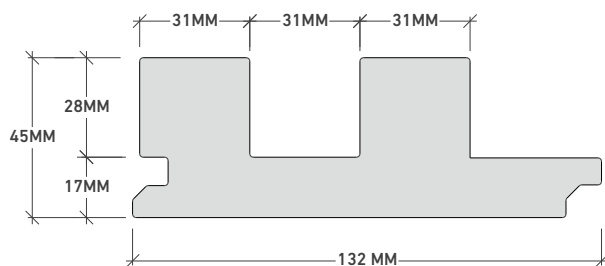

DUPLO

FAÇADE

SPECIES	PROFILE	FINISH	THICK	WIDTH	LENGTH
Abechi Spruce	Duplo	Invisible Shelby Grey Dusty Grey Beaver Black	45mm 1.77in	124mm 4.87in	2 - 5m 6.6 - 16.4ft

M A D E R A